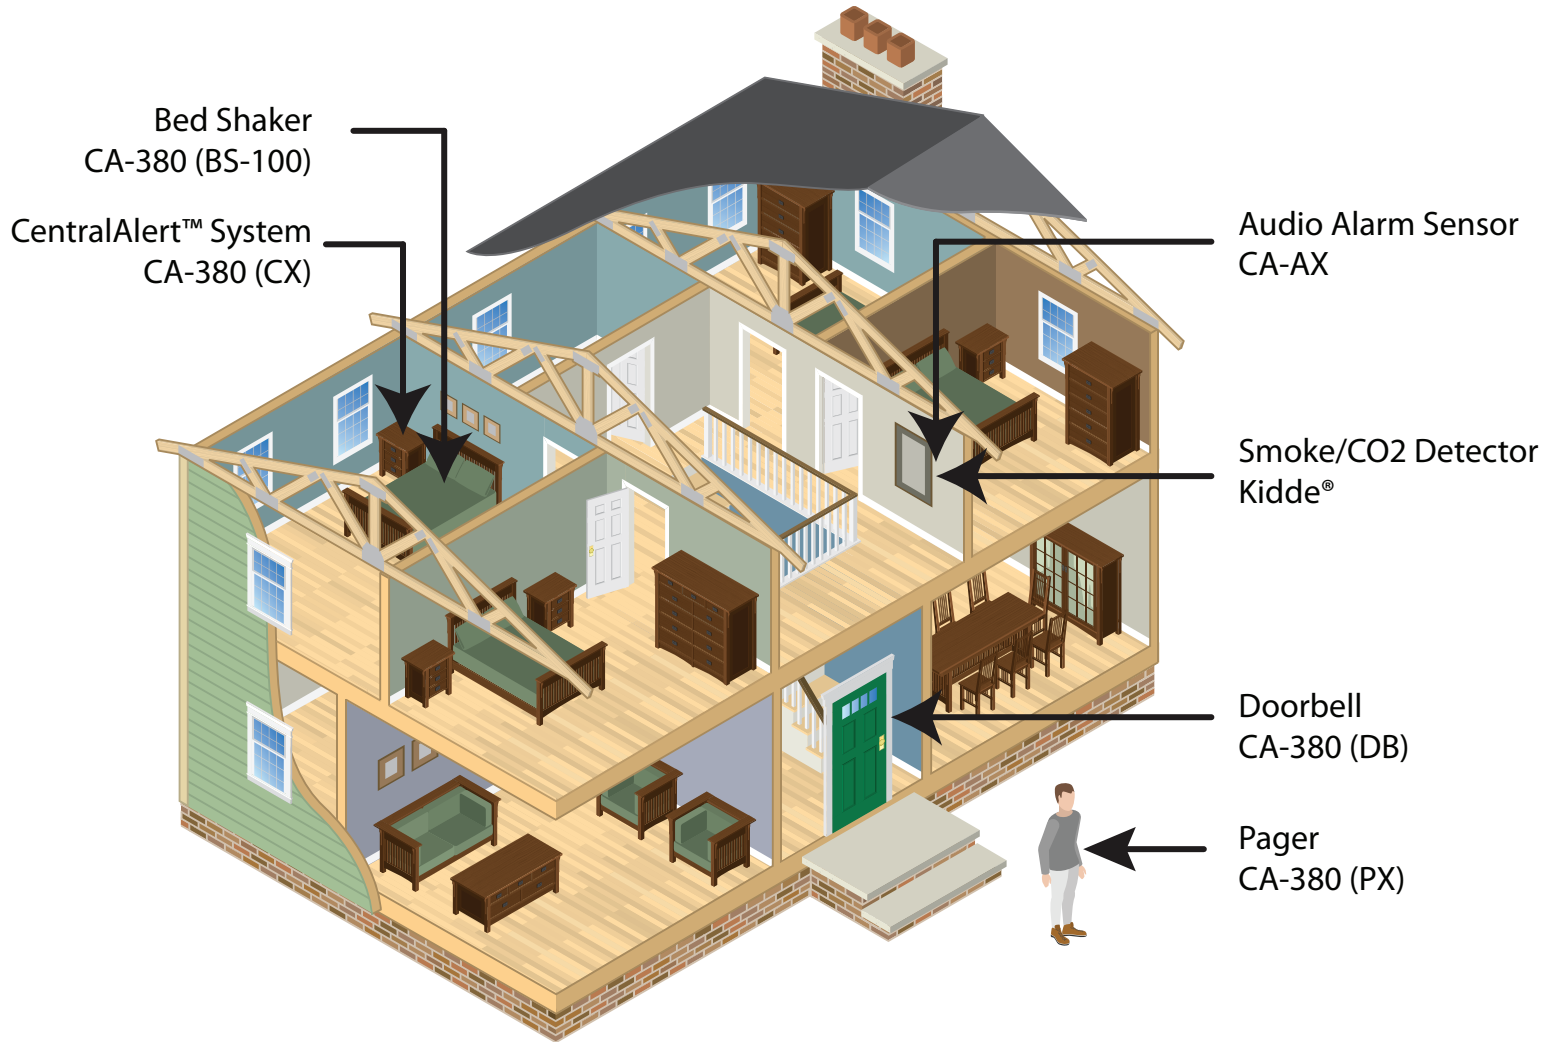

CA-380 KY Combo 1

Landline, Mobile Device, Smoke/CO2 and Doorbell Notification System for Deaf, Hard of Hearing and Deaf Blind users

The CentralAlert™ CA-380 is your CentralAlert™ receiver for for your entire home, including your mobile device and other transmitters throughout the home. This customized kit alerts you to all types of events in your home such as the door bell, both landline and mobile telephone ringing and smoke/CO2 alarm. With the CA-PX pager, you have the freedom to go anywhere in the home, even outside, without missing any alerts in the home.*

**150 ft range between transmitters and receivers. Actual distance varies according to house construction.*

CA-380

The CA-380 includes the CA-CX, CA-DB, CA-PX and BS-100 and alerts you to any incoming call, text message, doorbell or smoke alarm. Connect the included BS-100 Bed Shaker to be alerted to all of those same events, even while you sleep.
*150 foot range between transmitters and receivers.

CA-PX

The CA-PX is a wearable, tactile pager with Braille buttons providing a complete notification system that receives alerts about activities occurring in the home. Receive alerts through strong, easily identifiable vibrations, selectable audio tones and a bright flasher.

CA-AX

The CA-AX Fire Alarm Transmitter can be placed next to any smoke or CO2 detector which sends an immediate signal to both the CA-360 and the CA-PX pager if the smoke or CO2 detector is activated.

Smoke/CO2